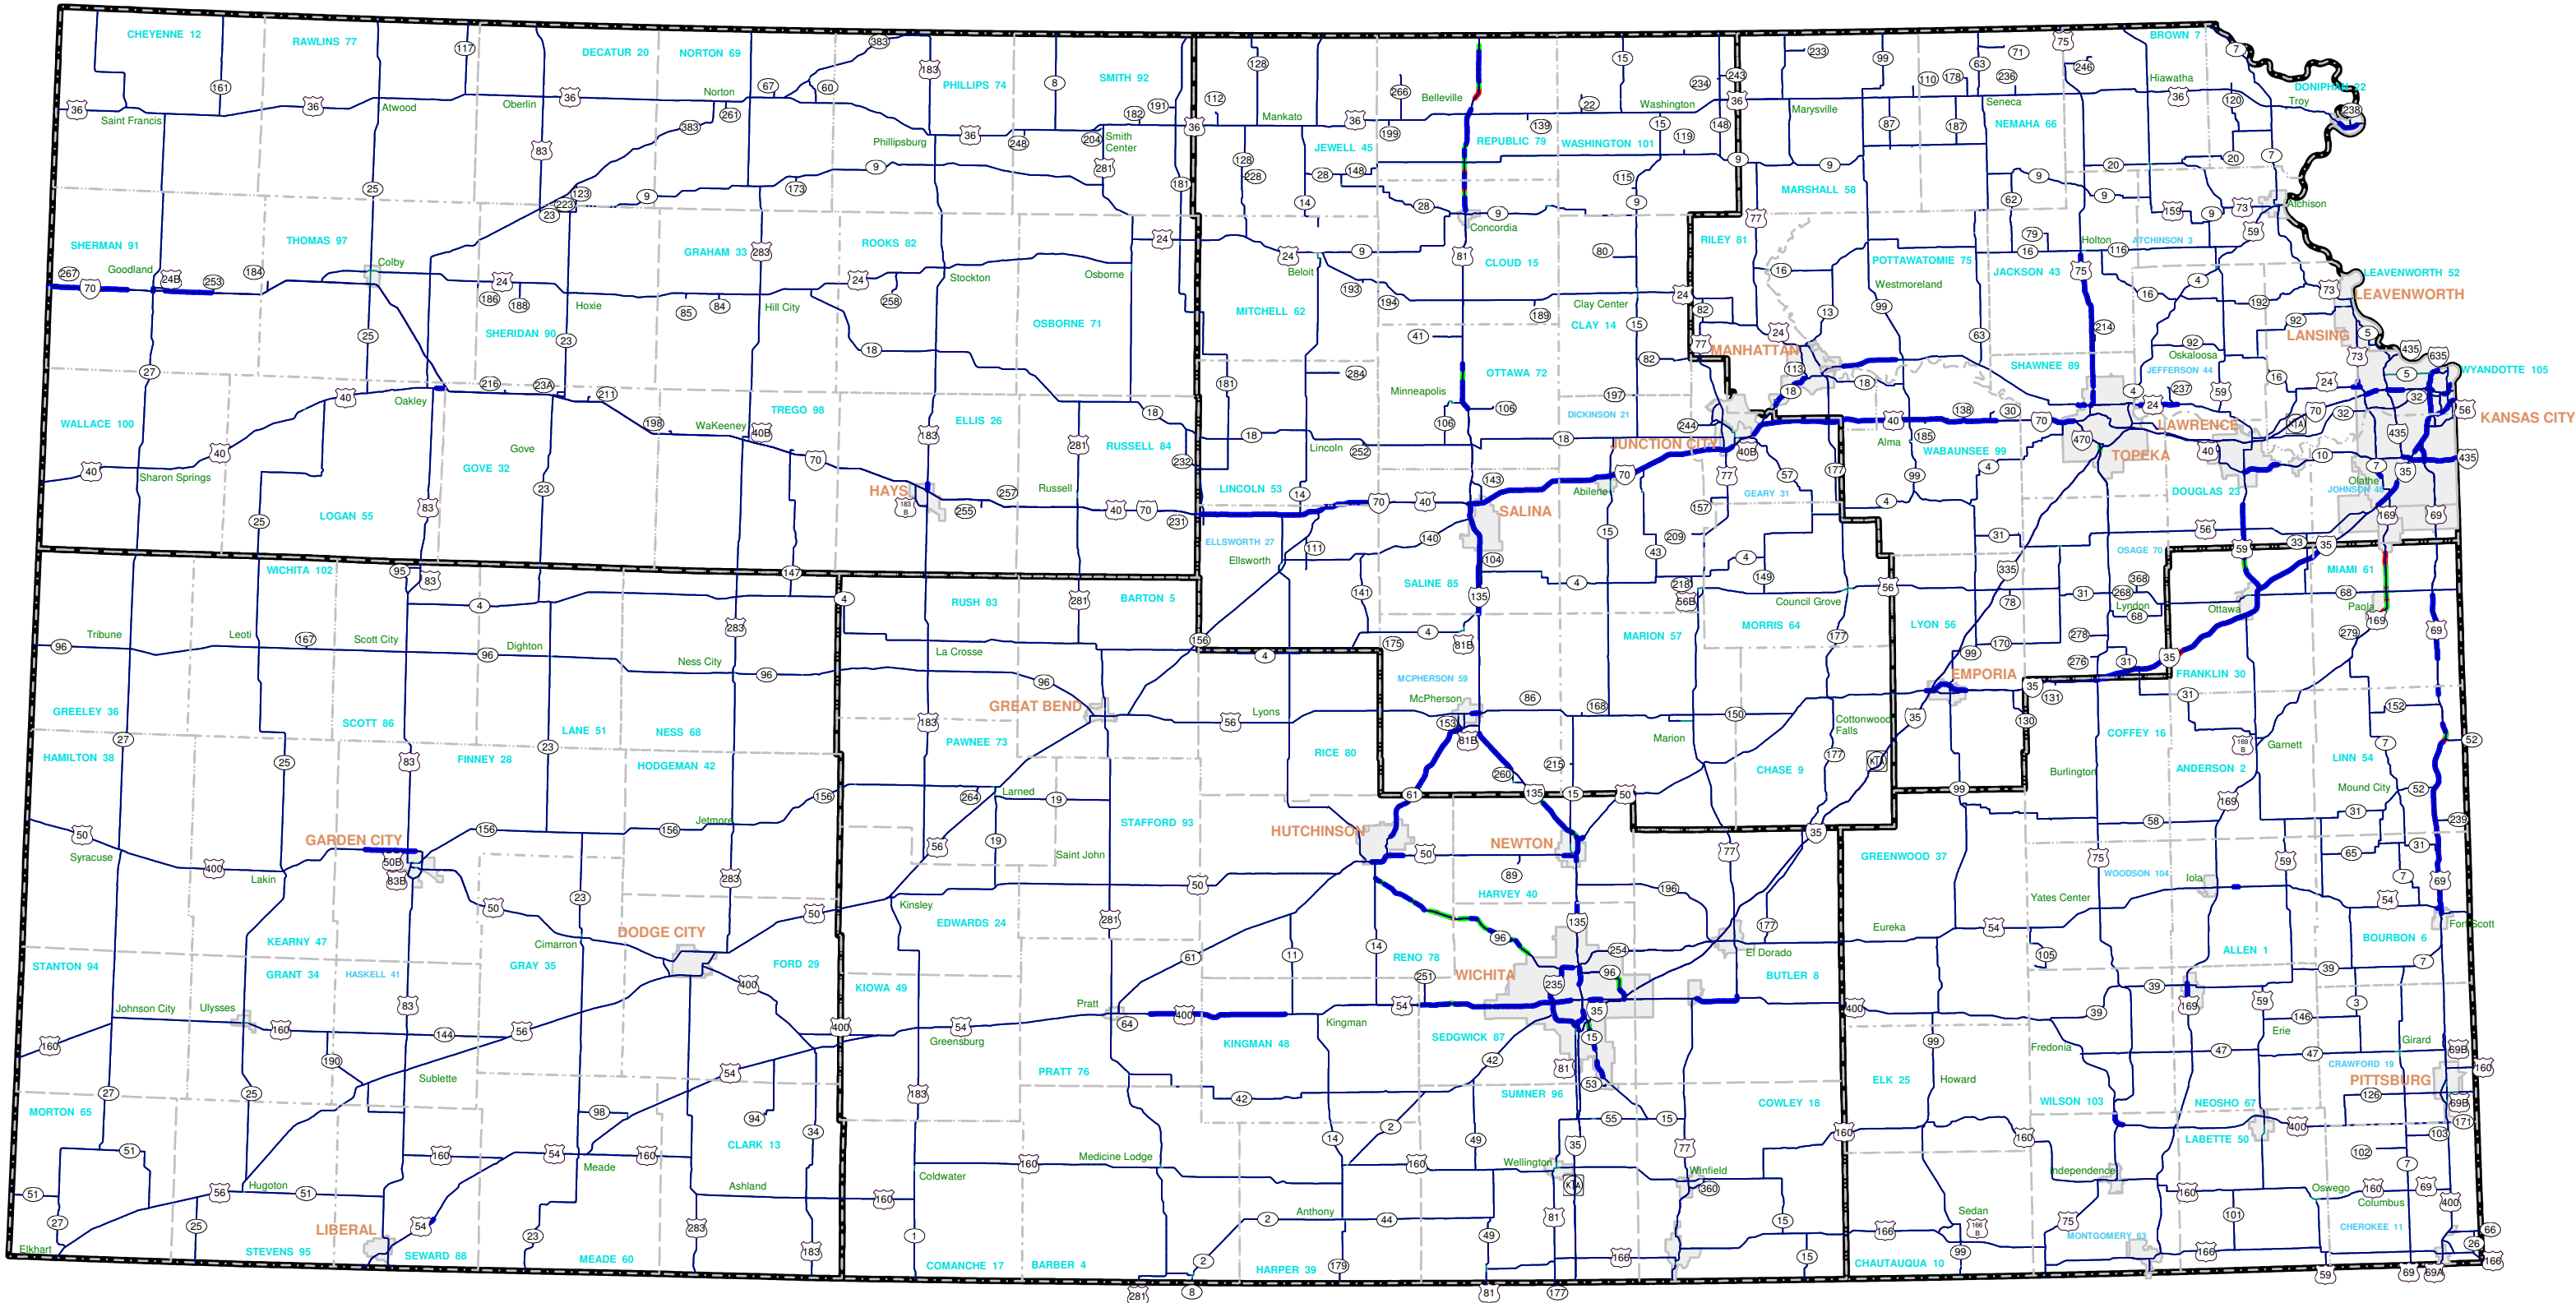

ScaleBar
0 5 10 15
Miles

KANSAS HIGHWAY SYSTEM 2019 Joint Distress Map

December 6, 2019

- Legend
- Good
 - Fair
 - Poor

KDOT makes no warranties, guarantees, or representations for accuracy of this information and assumes no liability or responsibility for any errors or omissions.