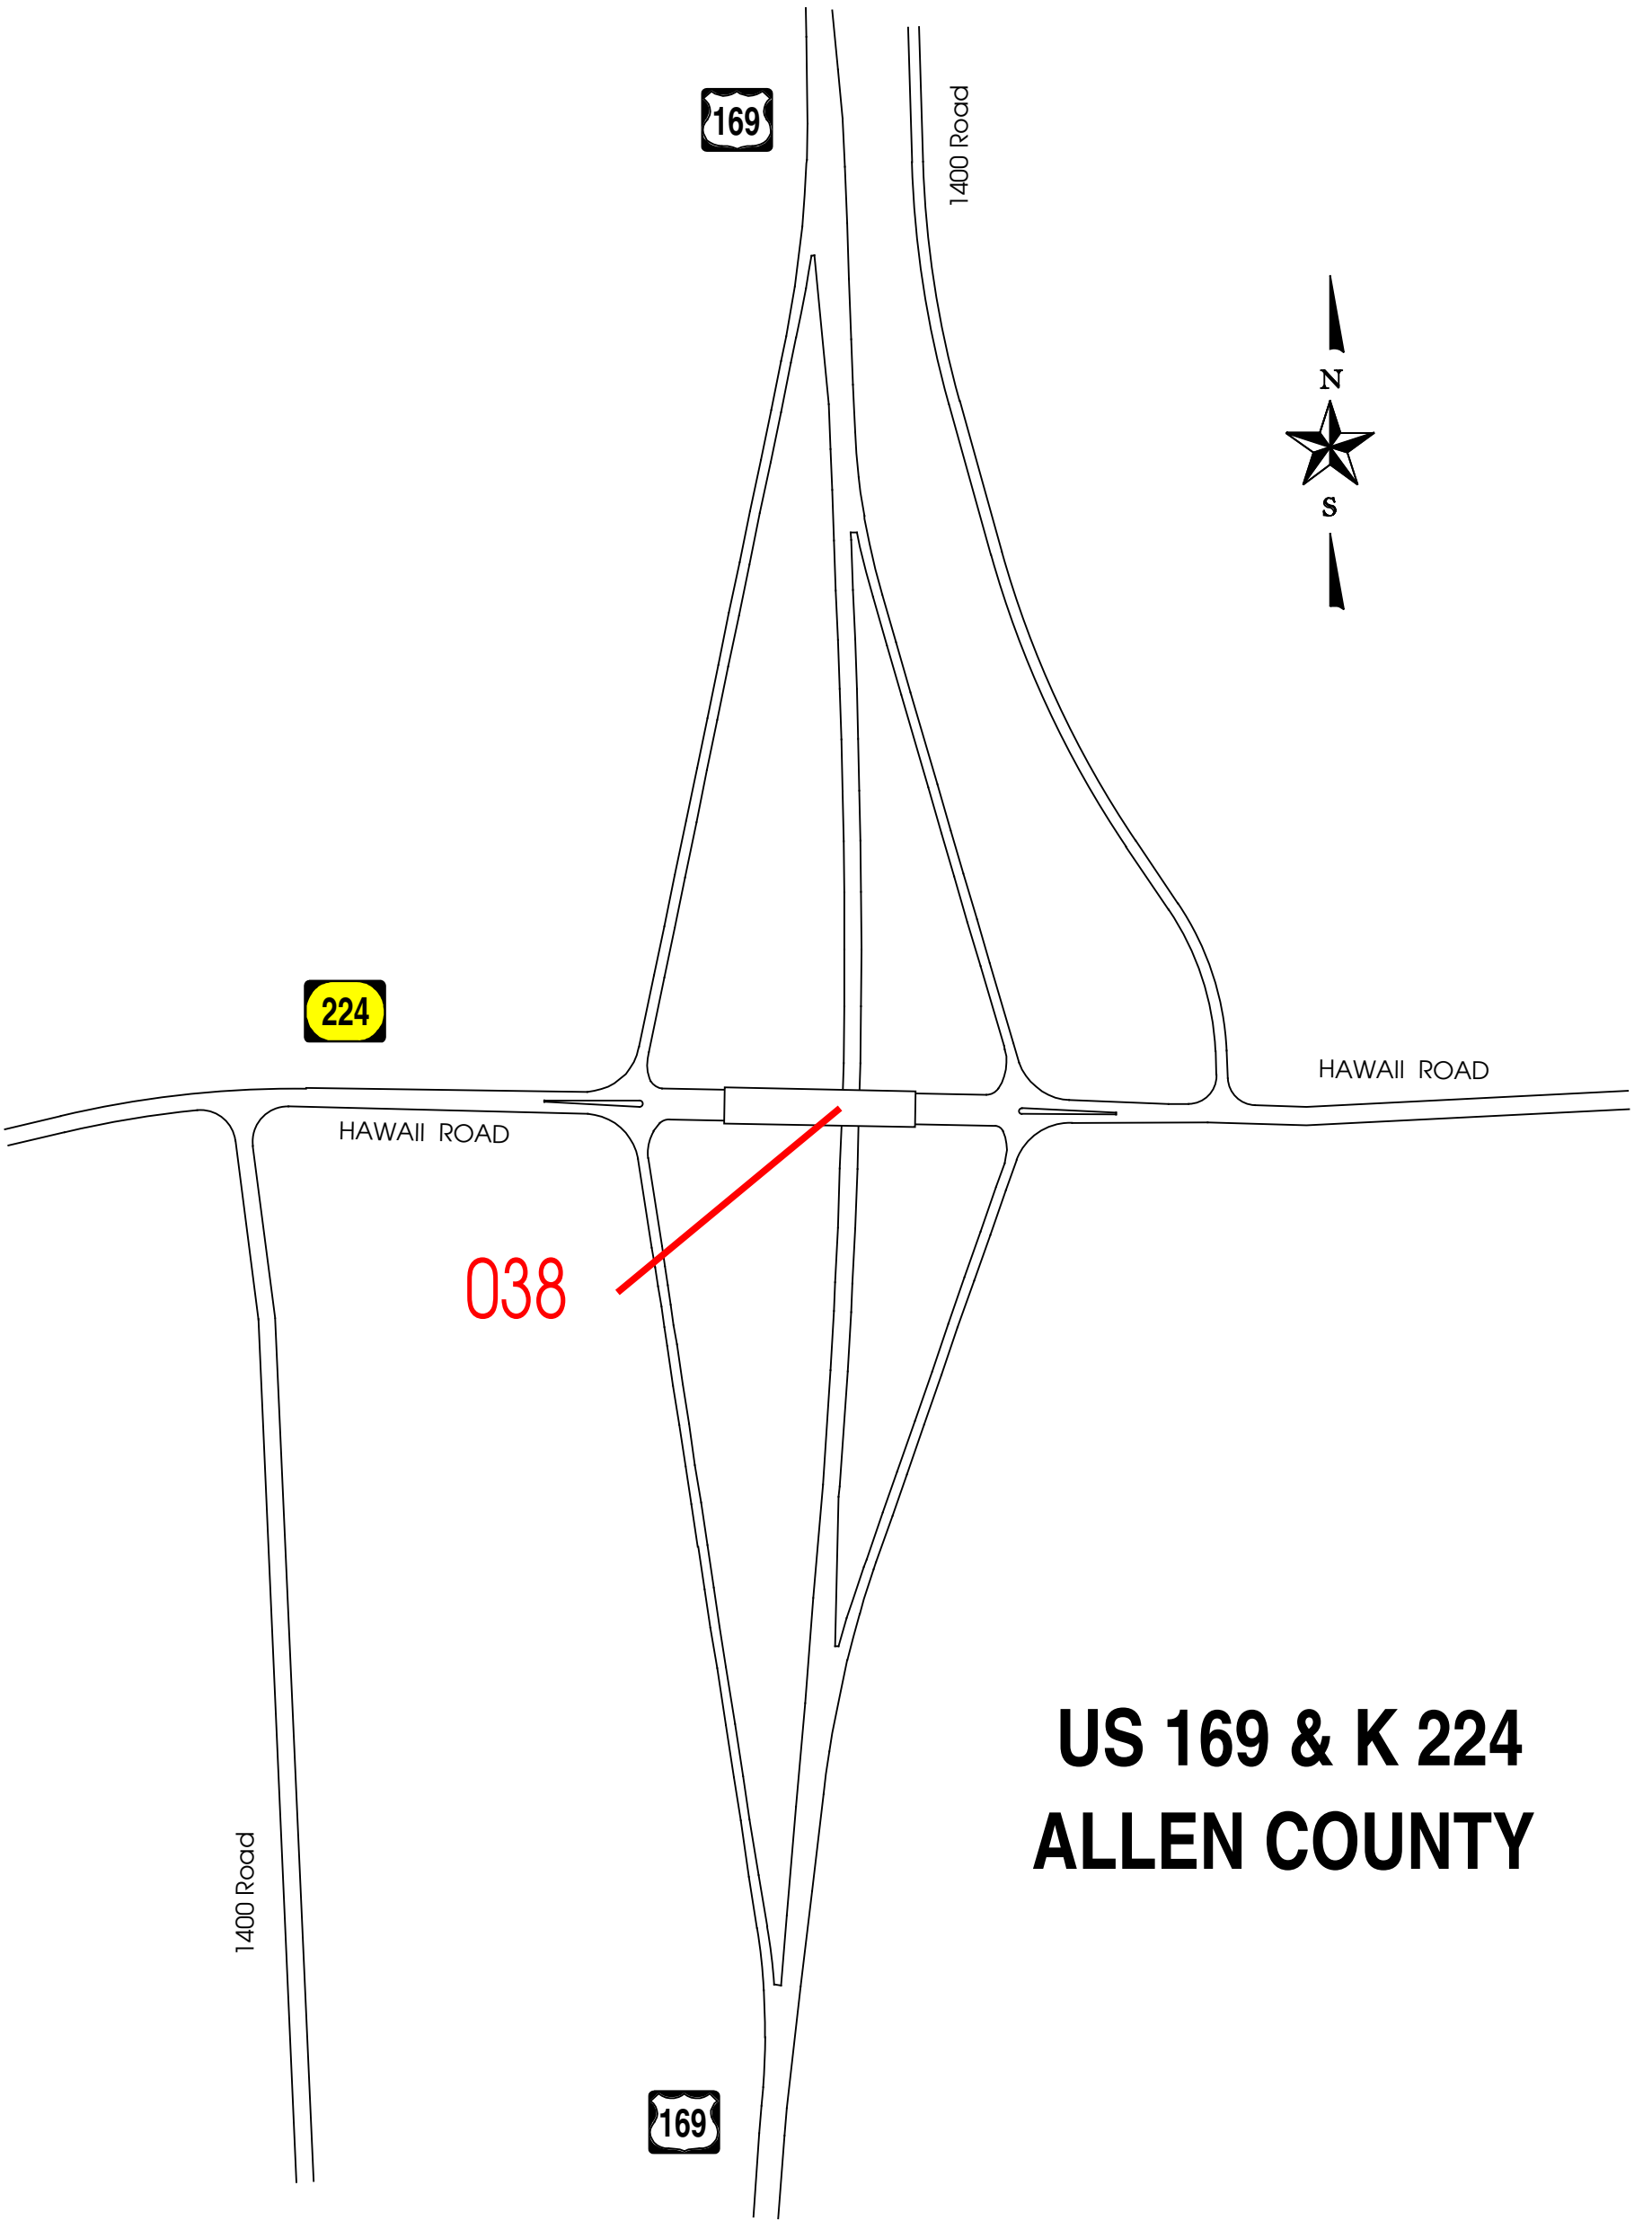

**4 th District
ALLEN COUNTY 1**

COUNTY ROAD #1150

COUNTY ROAD #1150

RS 2096

RS 2096

047

**US 169 & RS 2096
ALLEN COUNTY**

**US 169 & RS 1148
ALLEN COUNTY**

Modified Date: 5/6/2009

**US 169 & K 224
ALLEN COUNTY**

US 54 & US 169 ALLEN COUNTY

Modified Date: 5/5/2009

CITY OF IOLA

CITY LIMIT

060

063

044

CREEK

ROCK