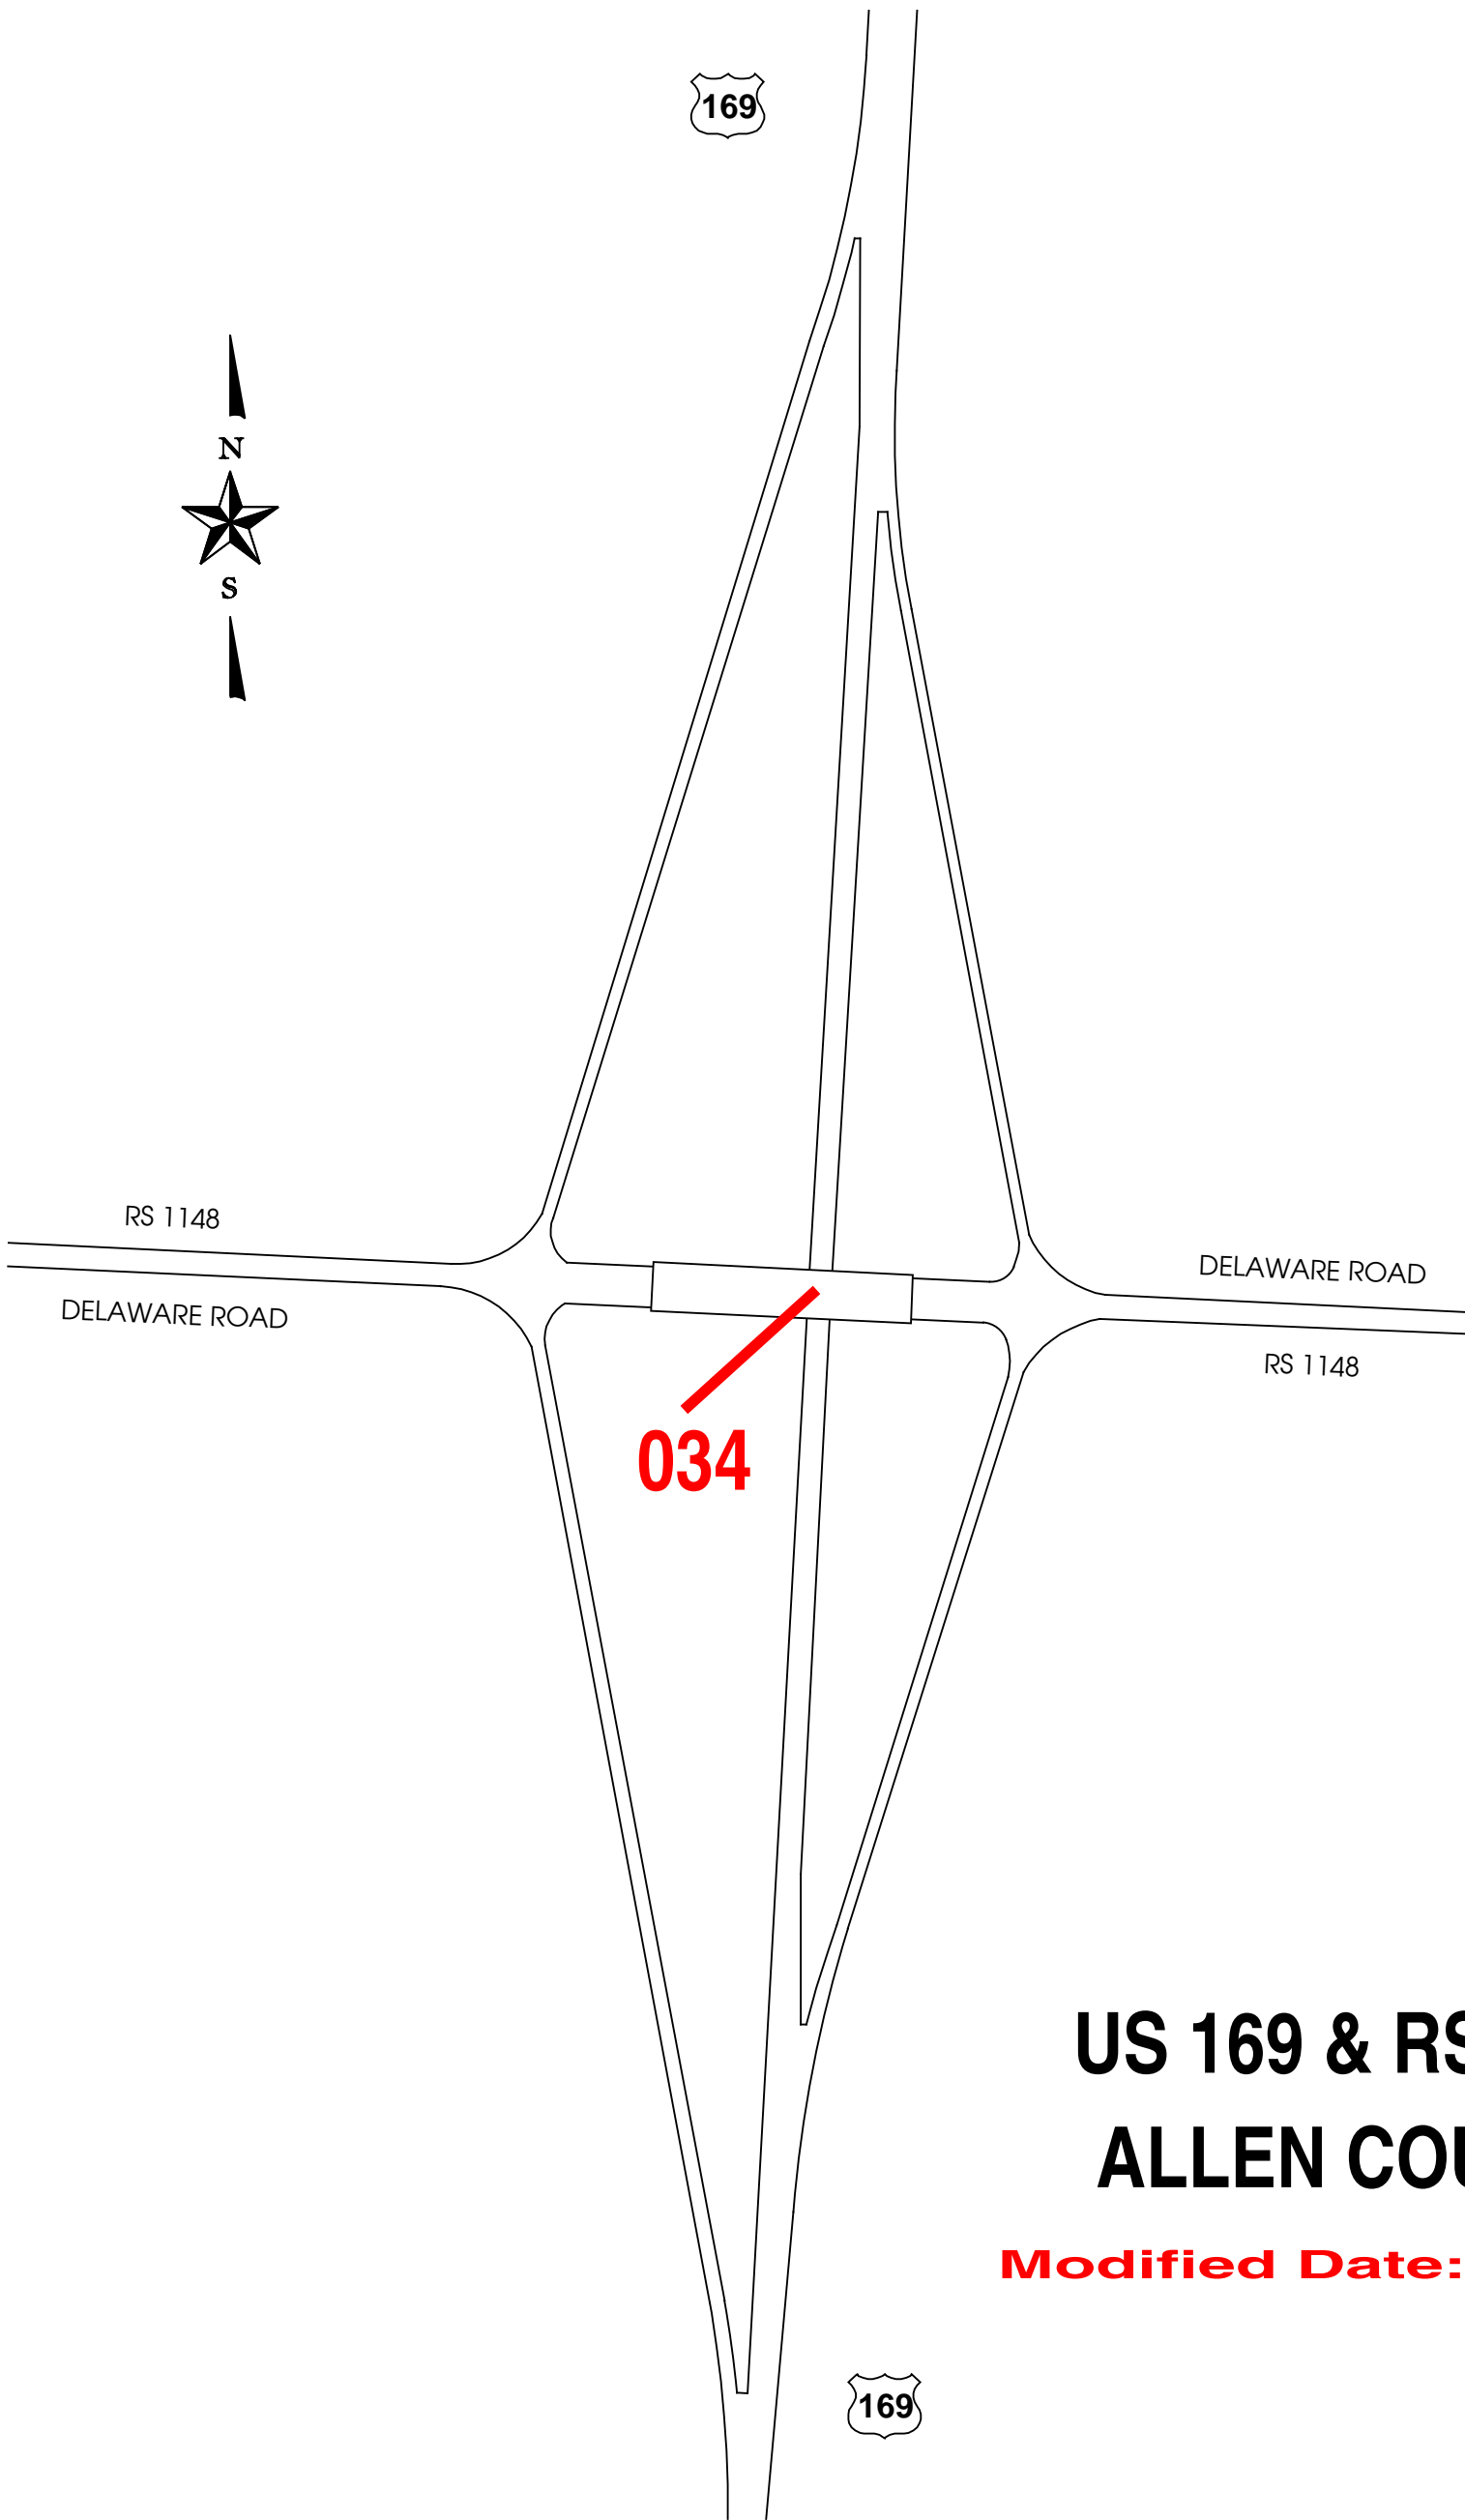

**4 th District
ALLEN COUNTY 1**

COUNTY ROAD #1150

COUNTY ROAD #1150

RS 2096

RS 2096

047

**US 169 & RS 2096
ALLEN COUNTY**

**US 169 & RS 1148
ALLEN COUNTY**

Modified Date: 5/6/2009

**US 169 & K 224
ALLEN COUNTY**

US 54 & US 169 ALLEN COUNTY

Modified Date: 5/5/2009

CITY OF IOLA

CITY LIMIT

060

063

044

CREEK

ROCK