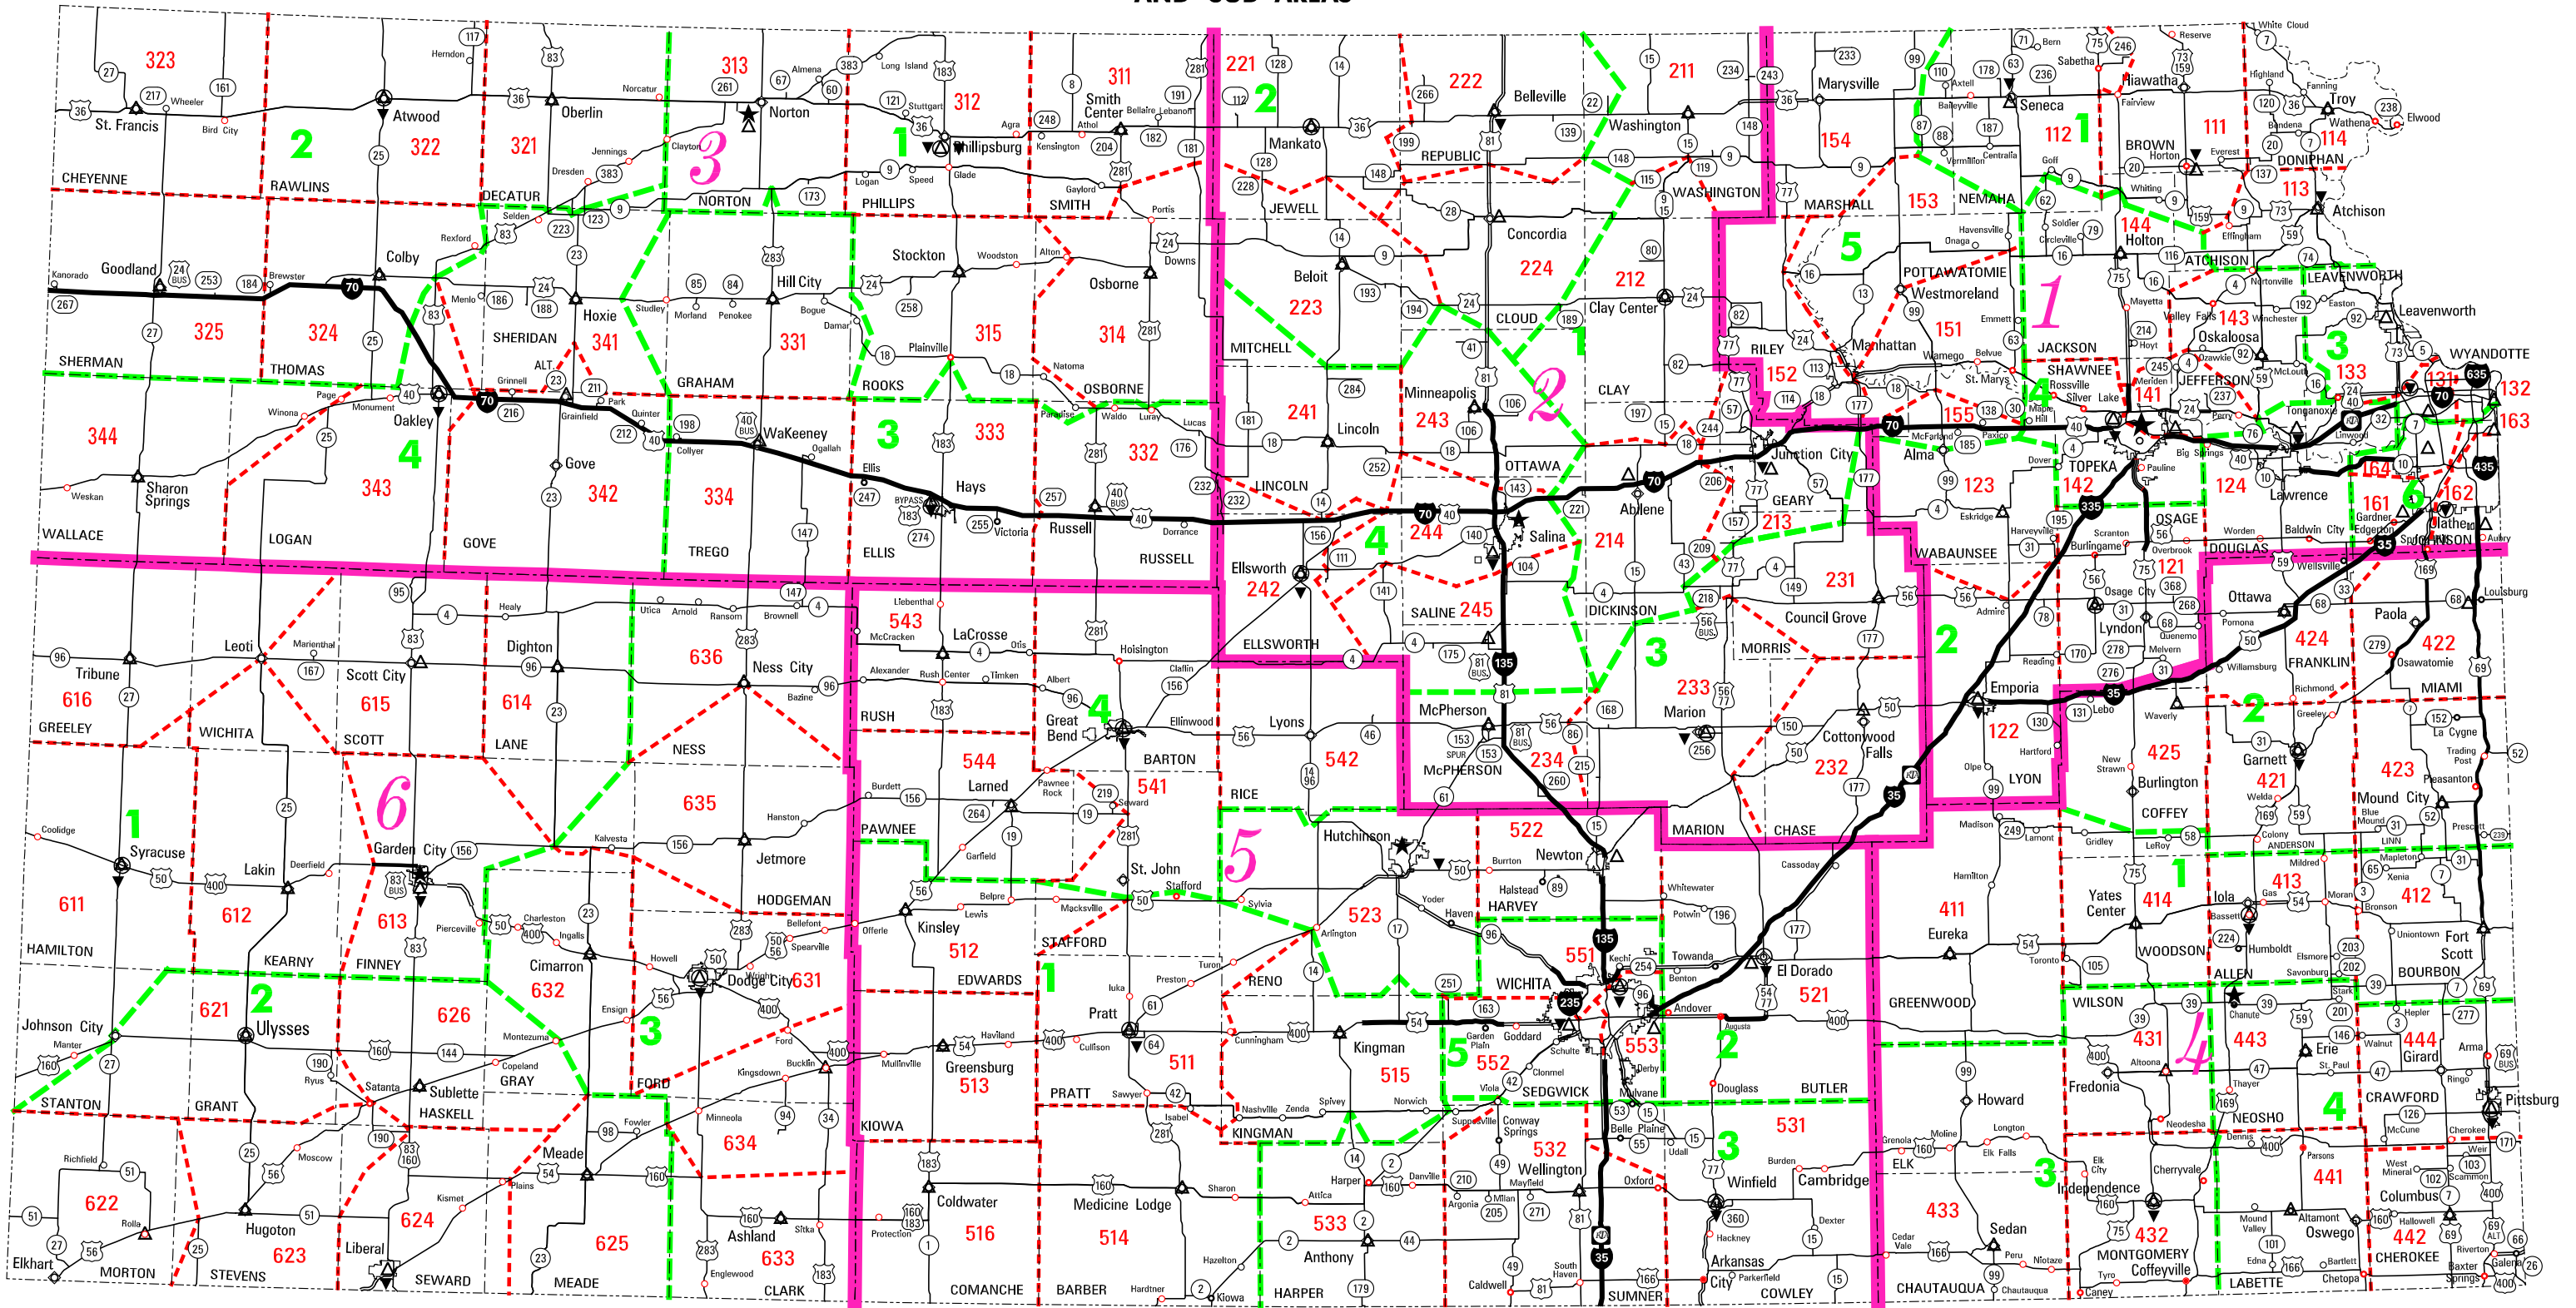

KANSAS

KDOT DISTRICTS MAINTENANCE AREAS AND SUB AREAS

DISTRICT HEADQUARTERS ★
 AREA OFFICE ○
 CONSTRUCTION OFFICE ▼
 SUB-AREA OFFICE ▲

— DISTRICT BOUNDARY
- - - AREA BOUNDARY
- - - SUB-AREA BOUNDARY

PREPARED BY THE
 KANSAS DEPARTMENT OF TRANSPORTATION
 BUREAU OF TRANSPORTATION PLANNING
 IN COOPERATION WITH THE
 U.S. DEPARTMENT OF TRANSPORTATION
 FEDERAL HIGHWAY ADMINISTRATION
 STsubarea2010.DGN
 MARCH, 2010