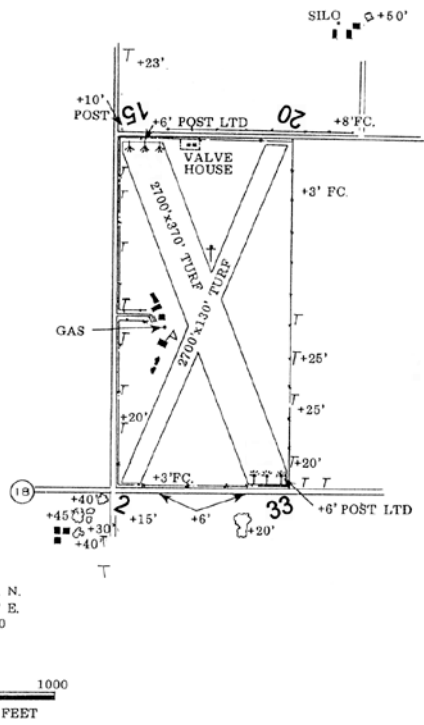

(K71) Elev. 1412'

AIRPORT LAYOUT

FBO  
785-524-5240

CTAF: 122.9  
Kansas City Ctr. 134.9