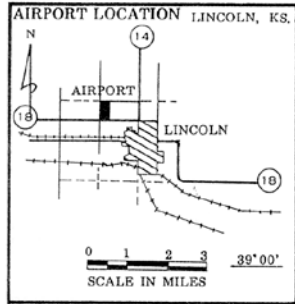

(K71) Elev. 1412'

AIRPORT LAYOUT

FBO  
785-524-5240

CTAF: 122.9  
Kansas City Ctr. 134.9